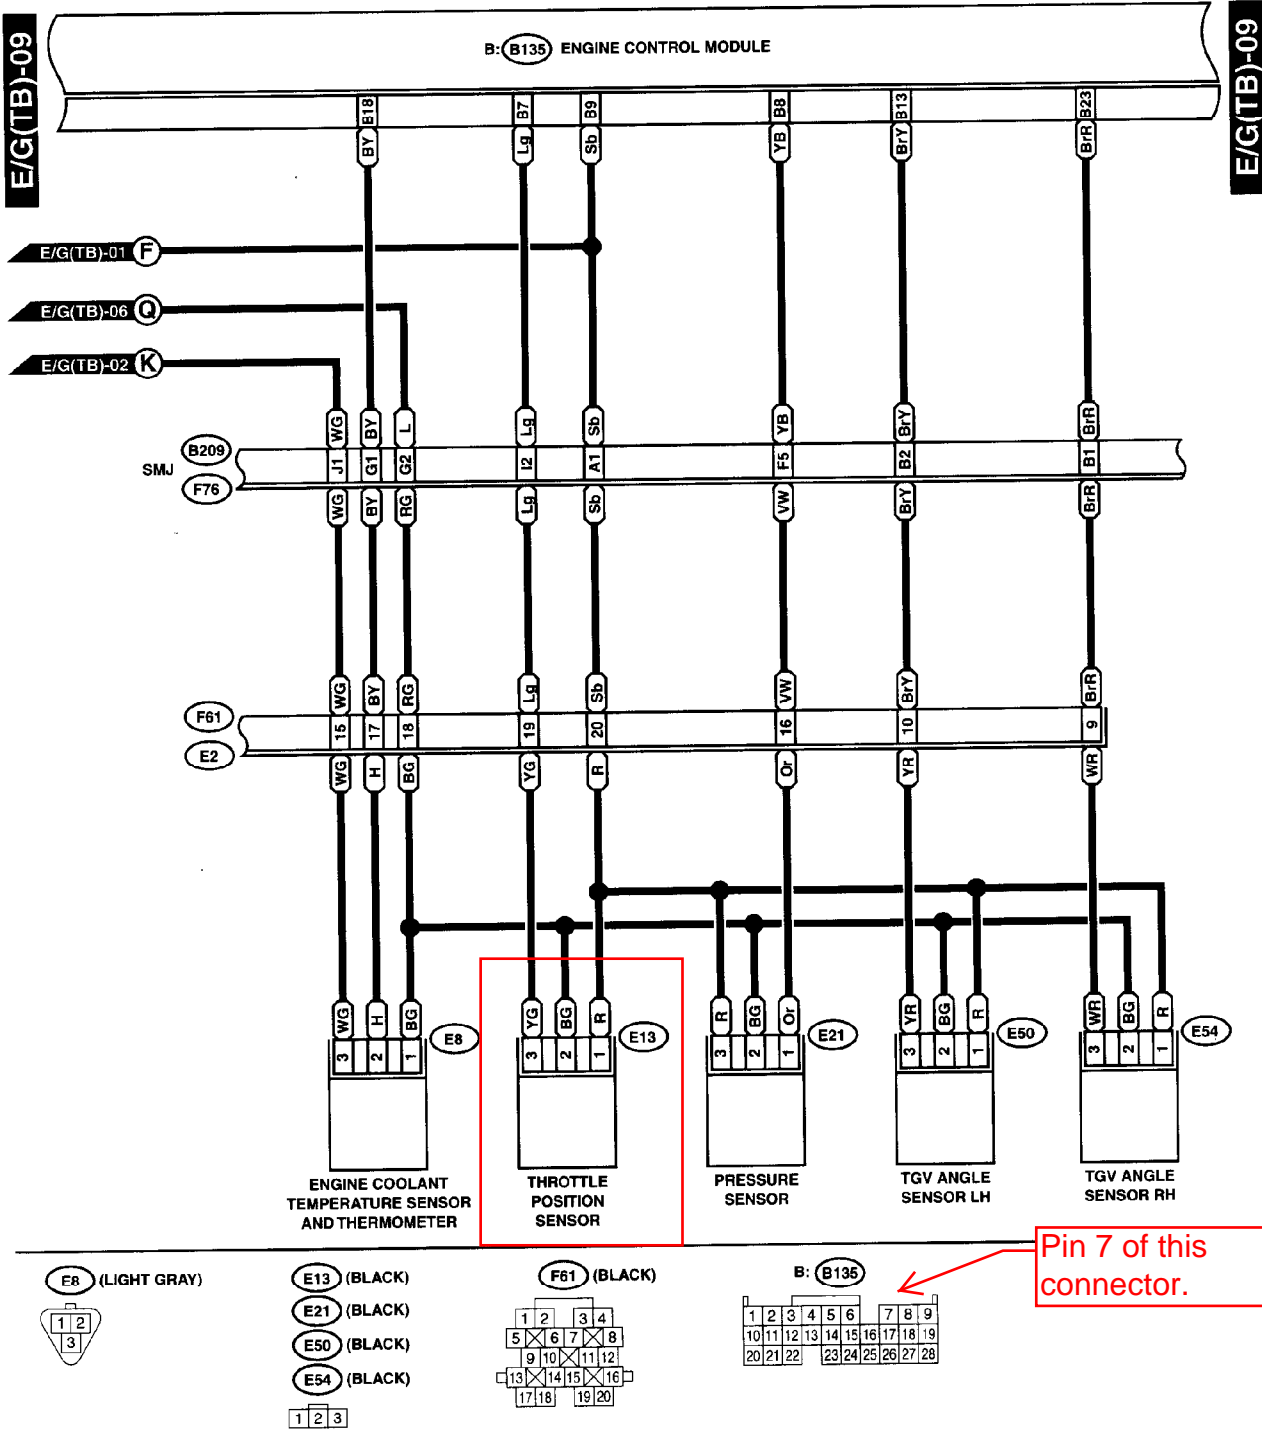

# Wiring for cable throttle

## ENGINE ELECTRICAL SYSTEM

WIRING SYSTEM

GU10-221